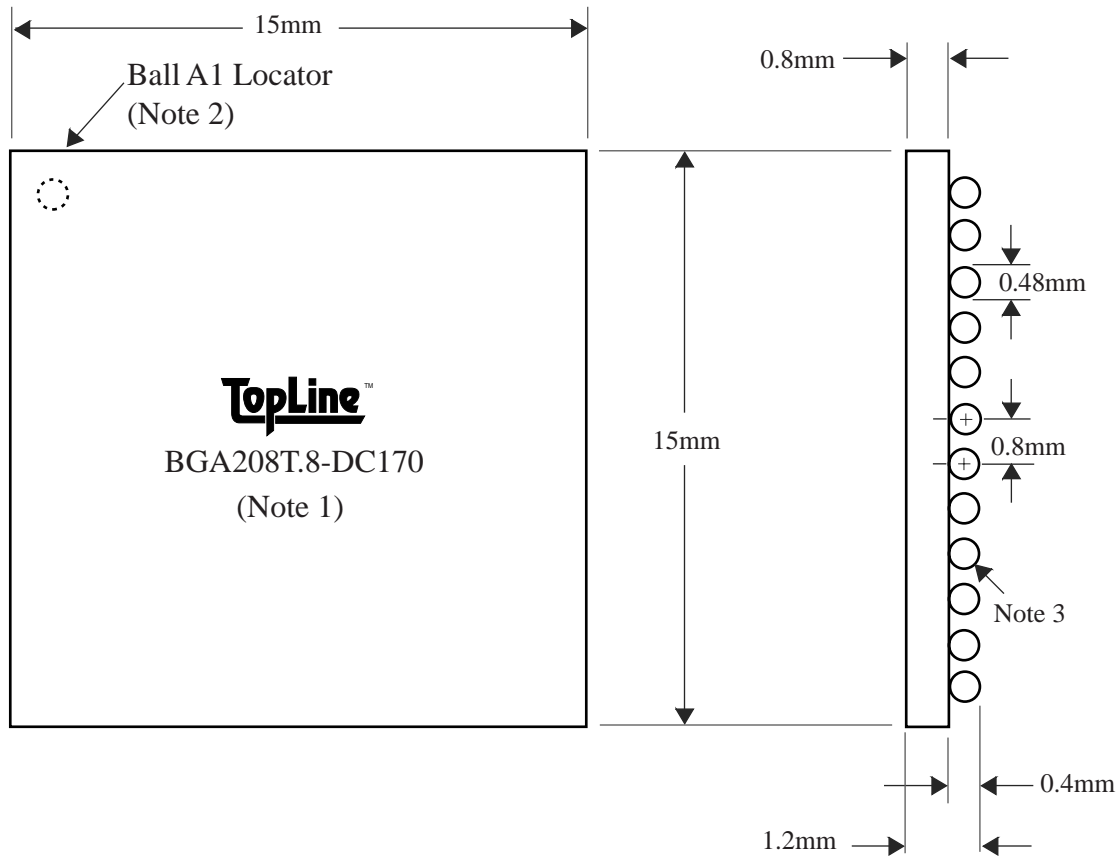

AFTER MOUNTING TO TEST BOARD

BGA208T.8-DC170D

TEL 1-714-898-3830
info@topline.tv

<u>BALLS</u>	<u>PITCH</u>	<u>SIZE</u>	<u>MATRIX</u>	<u>ROWS</u>	<u>CENTER</u>	<u>MAT'L</u>
208	0.8mm	15mm SQ	17 x 17	4	none	BT

TOP VIEW

SIDE VIEW

NOTES		REVISIONS		
Note 1	Logo and part number centered	<u>Rev</u>	<u>Date</u>	<u>Changes</u>
Note 2	Ball A1 locator mark positioned in corner			
Note 3	Ball Material: Sn Pb			
Note 4	Substrate Material: BT			
		PACKAGING TRAYS		
		Tray BGATRAY15mm-7x8 Tray Quantity 126		